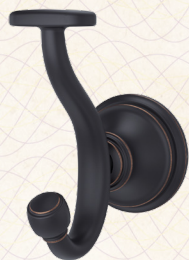

**Wall Mounted Tub Filler
with Hand Shower**
LG6-3TBD

**valve sold separately*

**Optional Cross Handles
Available For All Tub Fillers**
HHL-LG6TBD

EDICIÓN 2010. ESTADO
- MONTERAS -
300
ENTRADA
TES DE ORO

SHOWERS

Tub and Shower

LG89-8TBC

Shown with Optional Cross Handle
HHL-Ø89TBC

Slide Bar/ Hand Shower Kit

LG16-3TBC

Shown with Optional Cross Handle
HHL-G16TBC

Diverter Trim

Ø16-TB1C

Shown with Optional Cross Handle
HHL-Ø16TBC

**valve sold separately*

BATH ACCESSORIES

Robe Hook
BRH-TBØY

Paper Holder
BPH-TBØY

Towel Ring
BRB-TBØY

Towel Bar 18"
BTB-TB1Y

Double Towel Bar 24"
BTB-TB2Y

Towel Rack 24"
BTR-TB2Y

BEAUTIFUL FROM THE INSIDE OUT

ALL BRASS CONSTRUCTION

Zero-compromise material choice for lasting quality

SECUREFIT SHOWER

For a smooth and solid handle operation