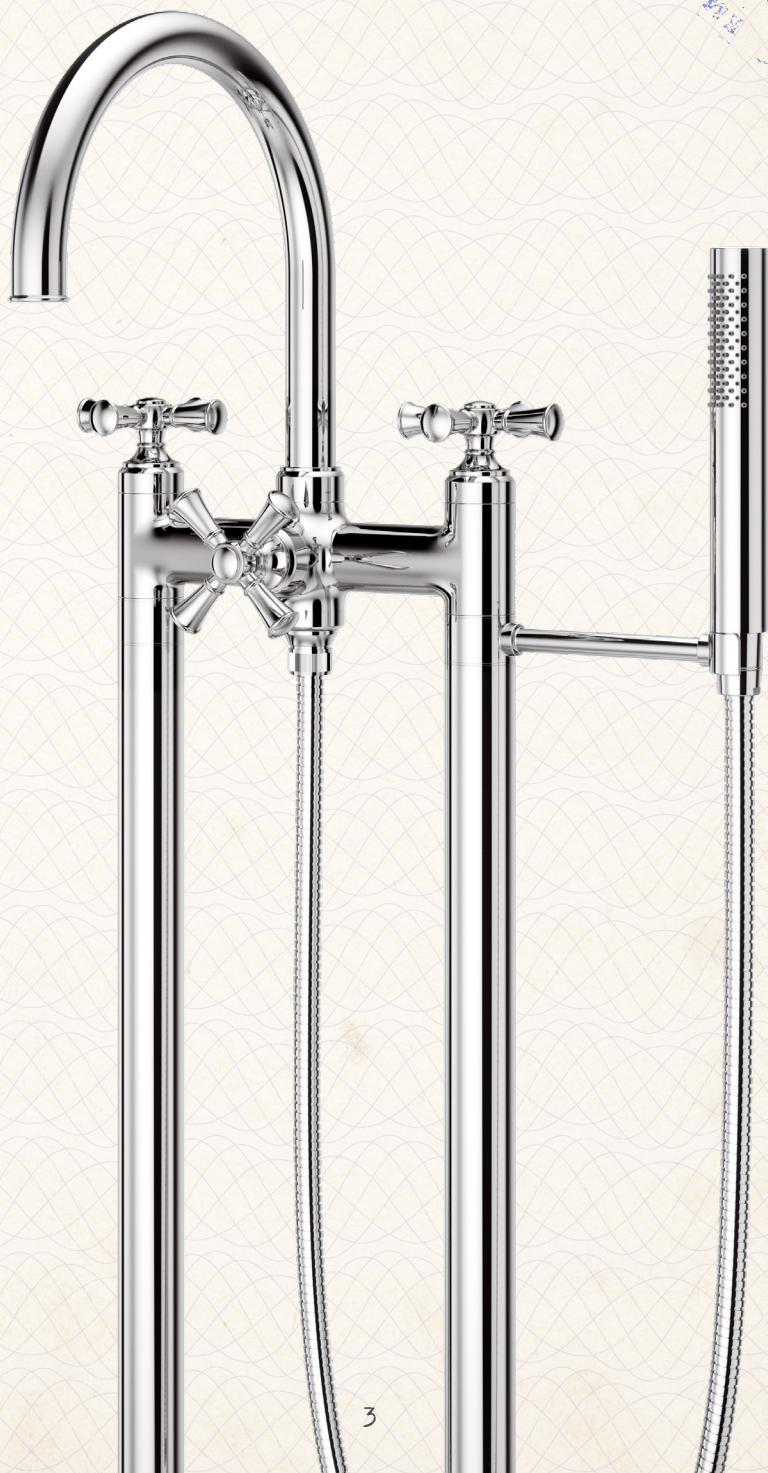

Your journey to Tisbury has just begun.

 **FERGUSON**[®]
Bath, Kitchen & Lighting Gallery

REPUELLER
637/18
Visa No.
Date of issue: TOURIST
Duration of stay: ONE MONTH
Date of arrival: ...
Valid for: ...
of issue provided passport photo
Fees: ...
Expiry date: ...

Shown with Optional
Cross Handles
HHL-Ø49TBC

TUB FILLERS

O
R
5247
17
* MK *

**Traditional Free-Standing
Tub Filler with Hand Shower**
LG6-1TBD

Shown with Optional
Cross Handles HHL-LG6TBD

**Deck Mounted Tub Filler
with Hand Shower**
LG6-2TBD

**Wall Mounted Tub Filler
with Hand Shower**
LG6-3TBD

**valve sold separately*

**Optional Cross Handles
Available For All Tub Fillers**
HHL-LG6TBD

EDICIÓN 2010. ESTADO
- MONTERAS -
300
ENTRADA
TES DE ORO

Custom Option 1: Metallic or Ceramic Caps

Both included

LEVER WITH METAL CAP

LEVER WITH CERAMIC CAP

Custom Option 2: Levers or Cross Handles

Cross handles sold separately. Available for widespread faucet, tub shower, tub fillers, diverter and slide bar.