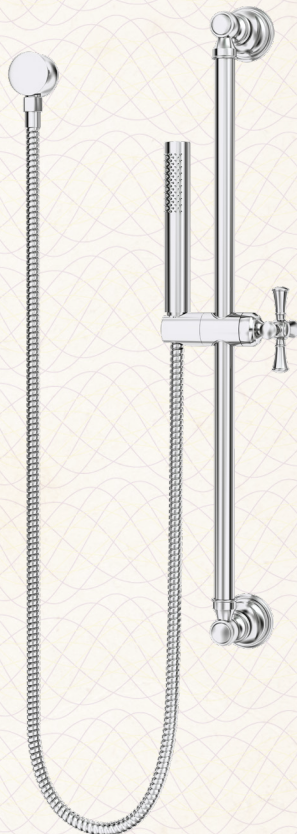

Shown with Optional
Cross Handles
HHL-Ø49TBC

TUB FILLERS

O
R
5247
17
* MK *

**Traditional Free-Standing
Tub Filler with Hand Shower**
LG6-1TBD

Shown with Optional
Cross Handles HHL-LG6TBD

**Deck Mounted Tub Filler
with Hand Shower**
LG6-2TBD

**Wall Mounted Tub Filler
with Hand Shower**
LG6-3TBD

**valve sold separately*

**Optional Cross Handles
Available For All Tub Fillers**
HHL-LG6TBD

EDICIÓN 2010. ESTADO
- MONTERAS -
300
ENTRADA
TES DE ORO

SHOWERS

Tub and Shower

LG89-8TBC

Shown with Optional Cross Handle
HHL-Ø89TBC

Slide Bar/ Hand Shower Kit

LG16-3TBC

Shown with Optional Cross Handle
HHL-G16TBC

Diverter Trim

Ø16-TB1C

Shown with Optional Cross Handle
HHL-Ø16TBC

**valve sold separately*

BATH ACCESSORIES

Robe Hook
BRH-TBØY

Paper Holder
BPH-TBØY

Towel Ring
BRB-TBØY

Towel Bar 18"
BTB-TB1Y